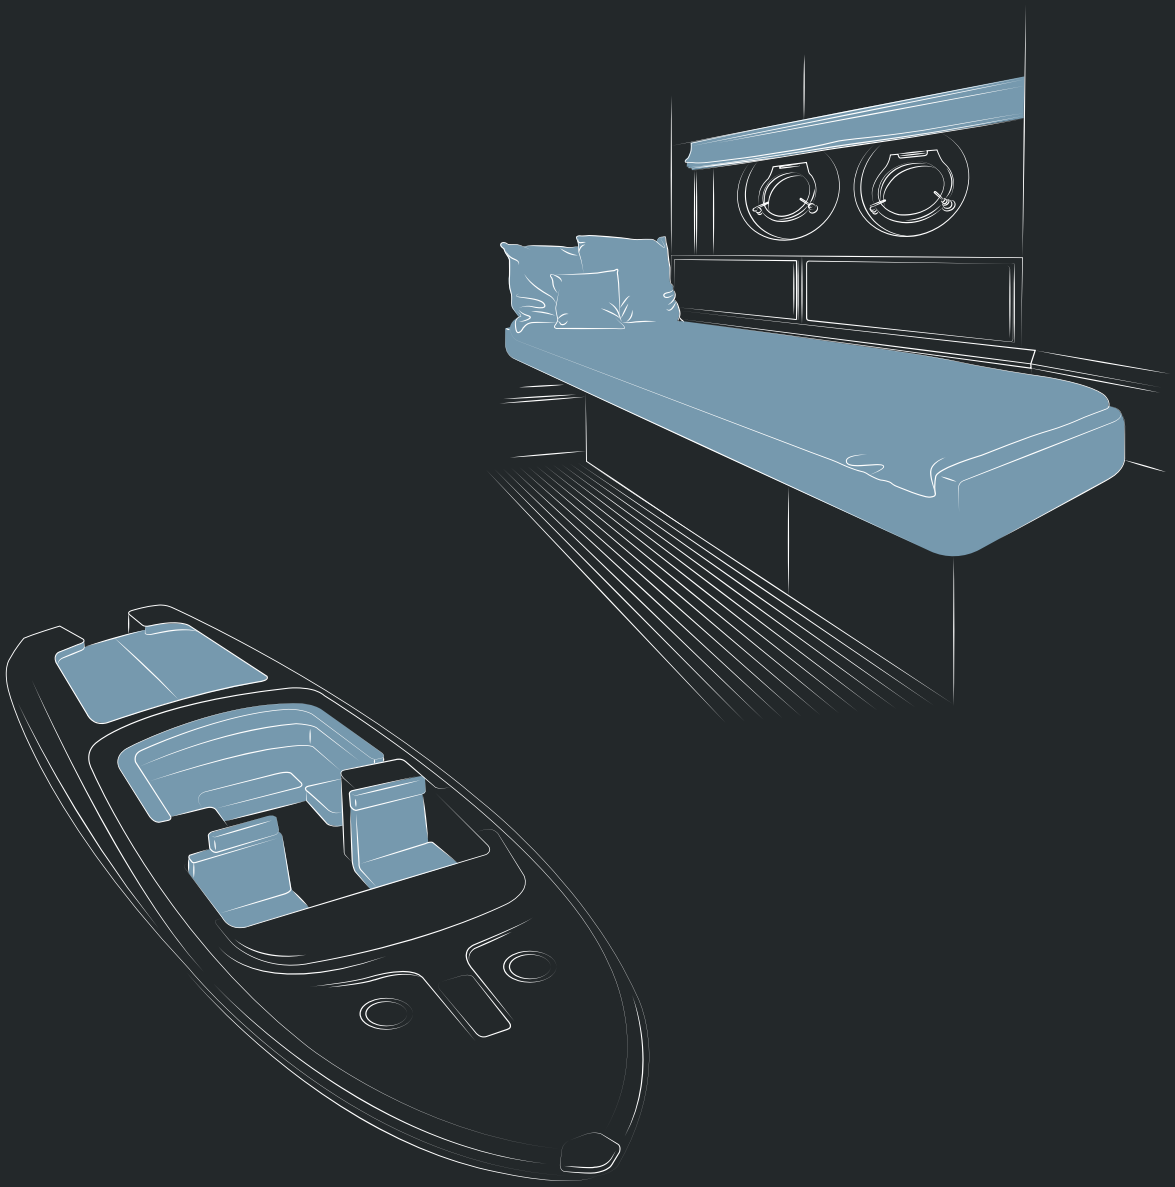

## BENGALI

---

Tonic Blue  
BEN P062 140

Dotted White  
BEN P064 140

Gulf Stream  
BEN P060 140

Fuzzy Grey  
BEN P063 140

Sunlight  
BEN P059 140

Atomic Red  
BEN P061 140